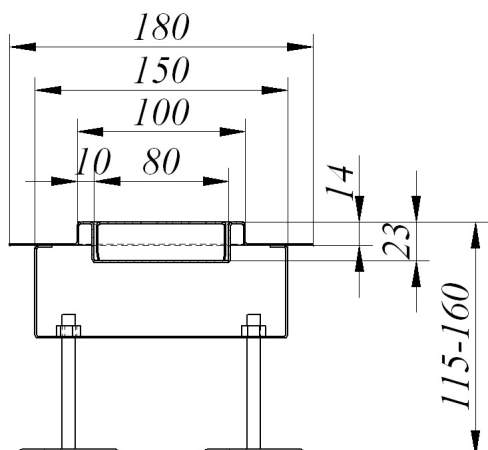

Kanały łazienkowe WIEJAK to jeden z najnowszych sposobów na aranżację każdej nawet małej łazienki w domu, a także dla całego ciągu pryszniców na basenach, obiektach sportowych itp.

Wiejak bathroom channels is one of the newest ways to arrange any even a small bathroom at home as well as for the showers at the swimming pools, sports facilities, etc.

Produkujemy kanały o długościach:

We produce channels with lengths as shown below:

500, 600, 700, 800, 900, 1000, 1100, 1200 mm oraz w 9 rodzajach perforacji.

500, 600, 700, 800, 900, 1000, 1100, 1200 mm and 9 types of perforations.